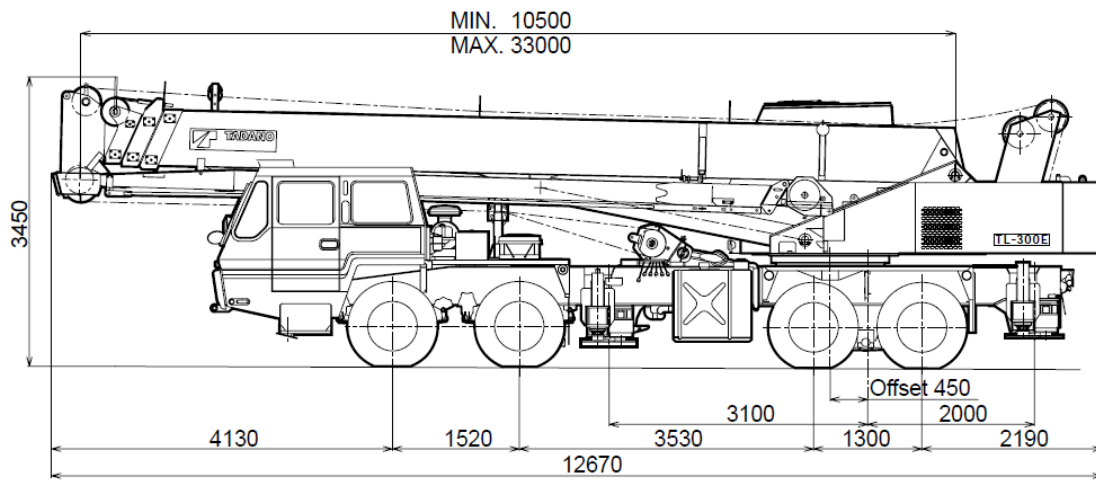

DIMENSION

SPEC. SHEET NO. TL-300E-3-00107/EX-141

- Overall width.....2,490 mm
- Tail swing radius.....3,350 mm
- Tread (track) - Front2,050 mm
- Rear1,860 mm